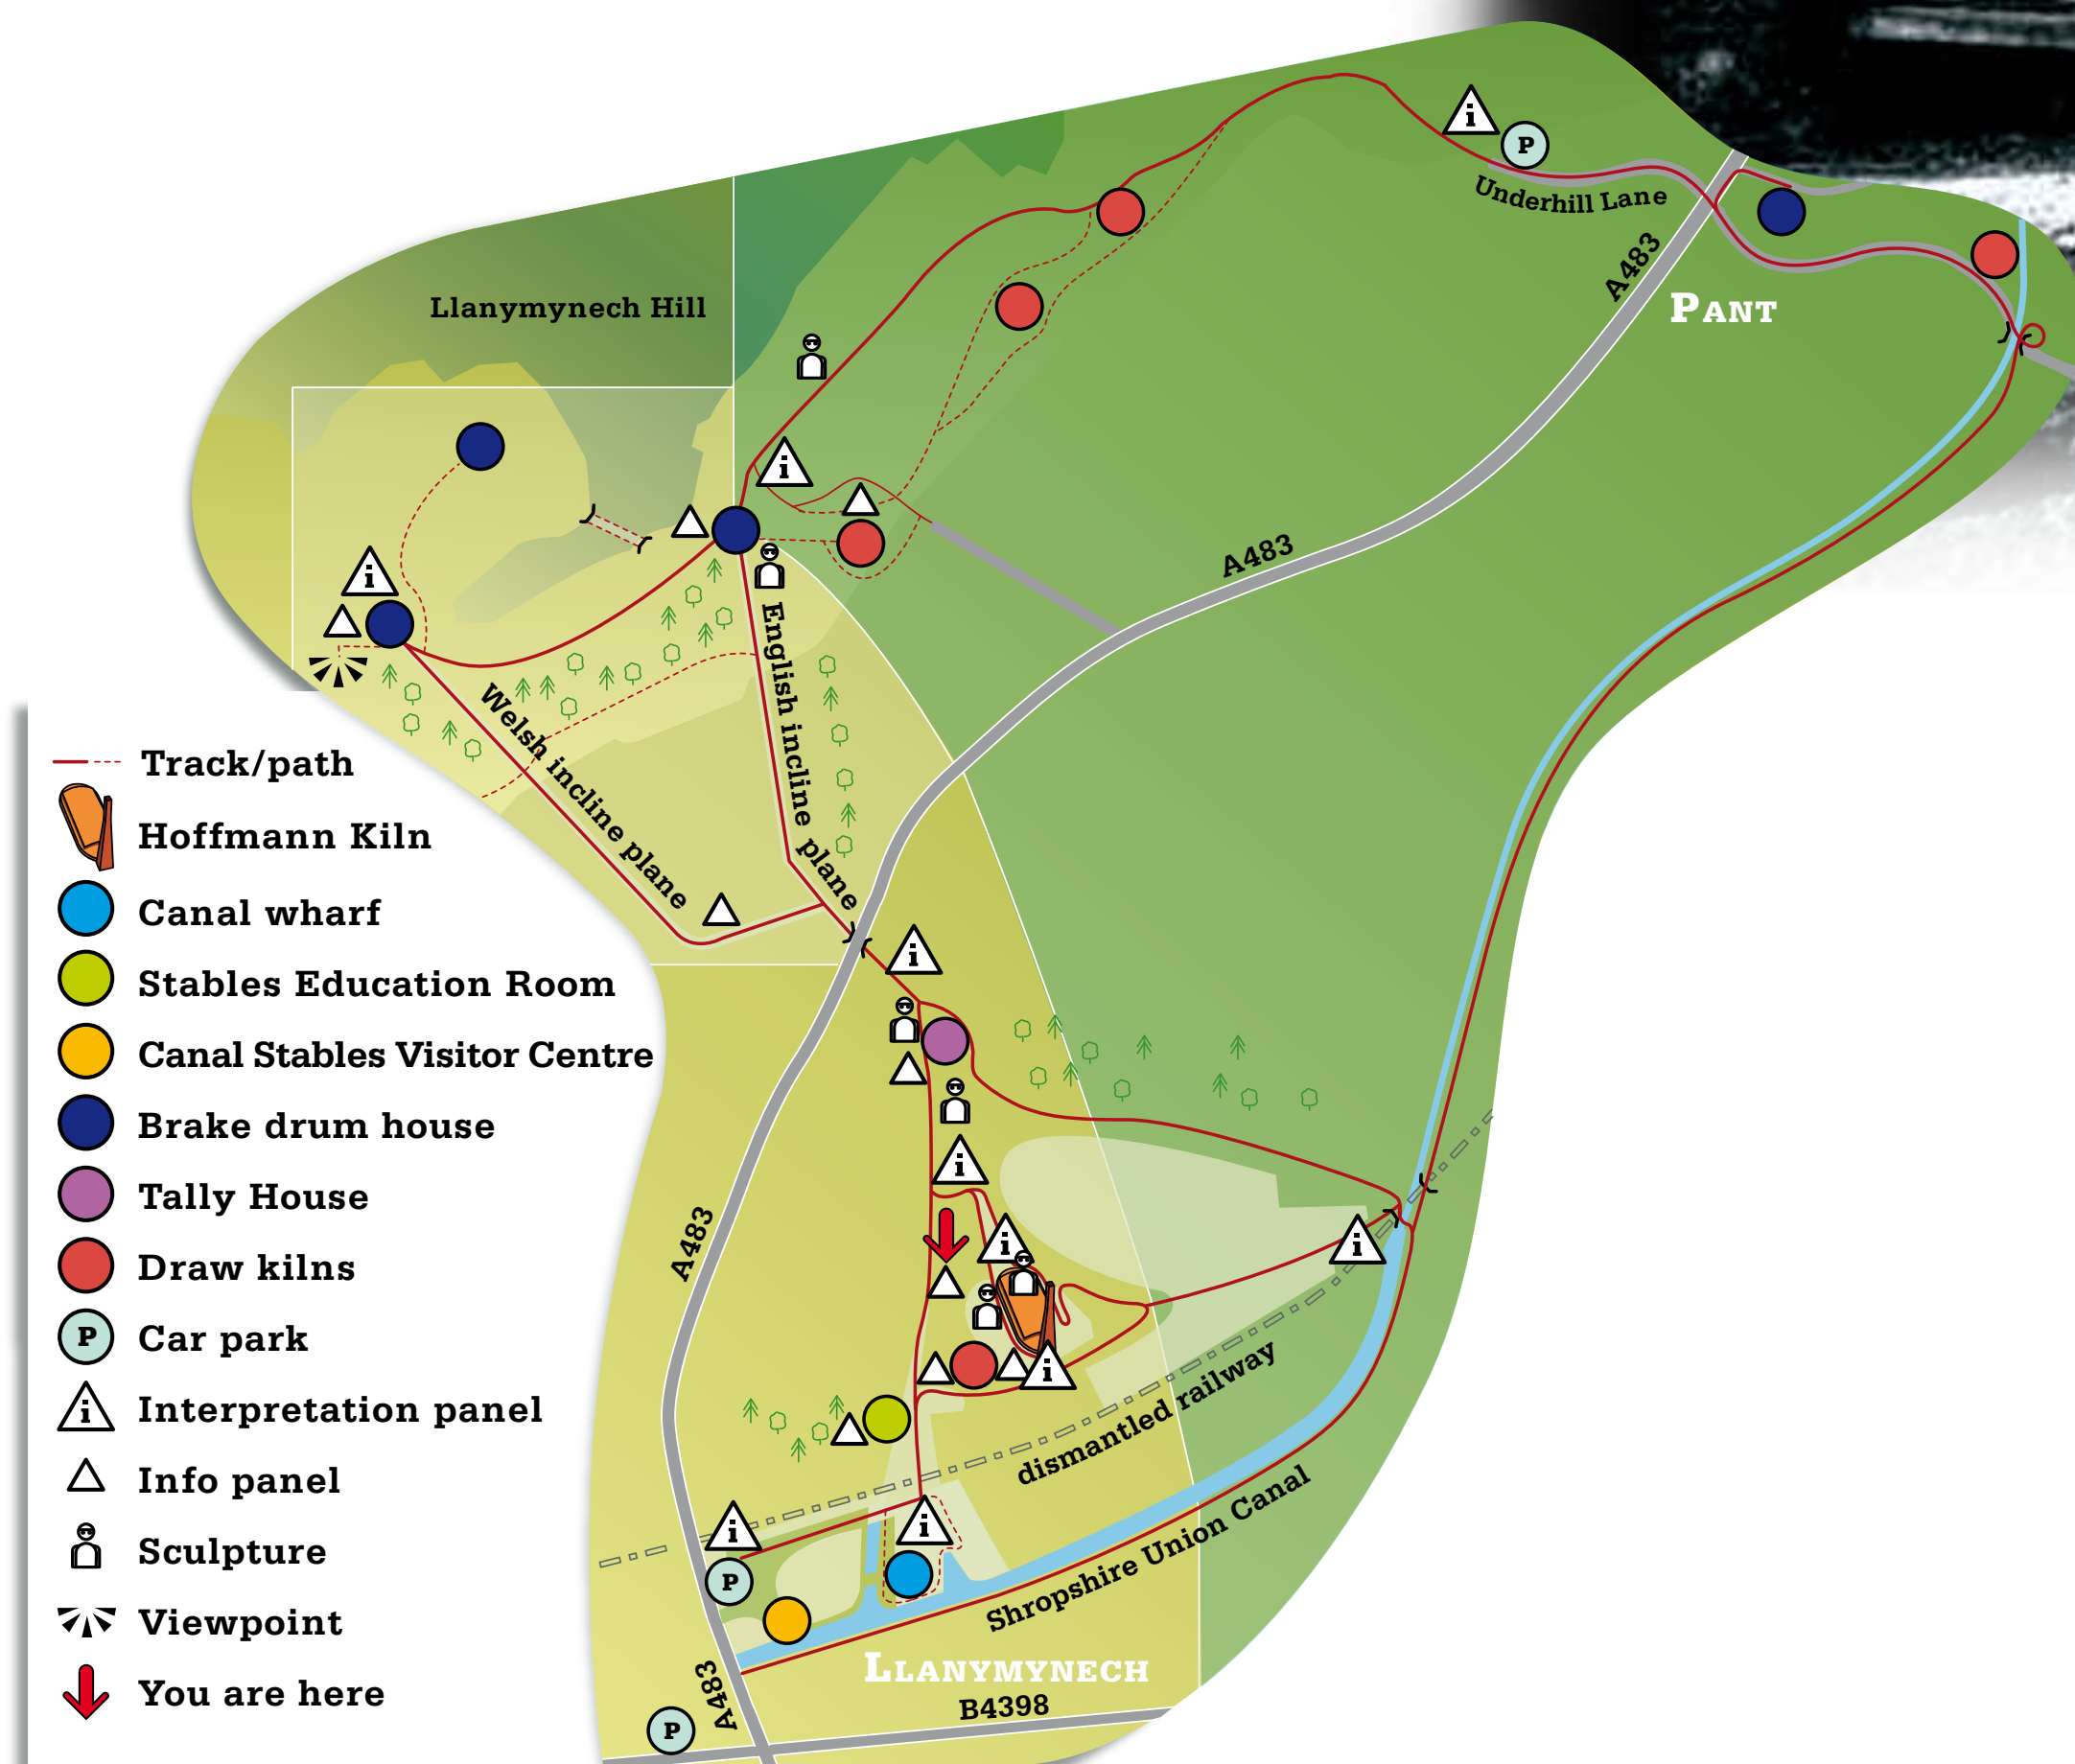

THE OFFICE

In front of you are the foundations of the **LIMEWORKS OFFICE**. It may also have served as a workers' rest area in foul weather conditions.

This type of building would have been built from a kit, widely available through an industrial equipment catalogue. These pictures show what it might have looked like.

See if you can locate where the stove would have been.